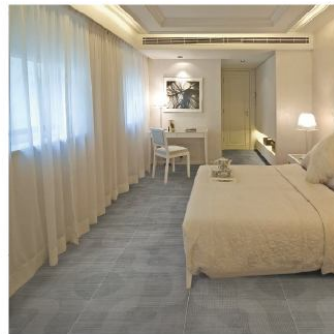

Choose the product:I6L822B